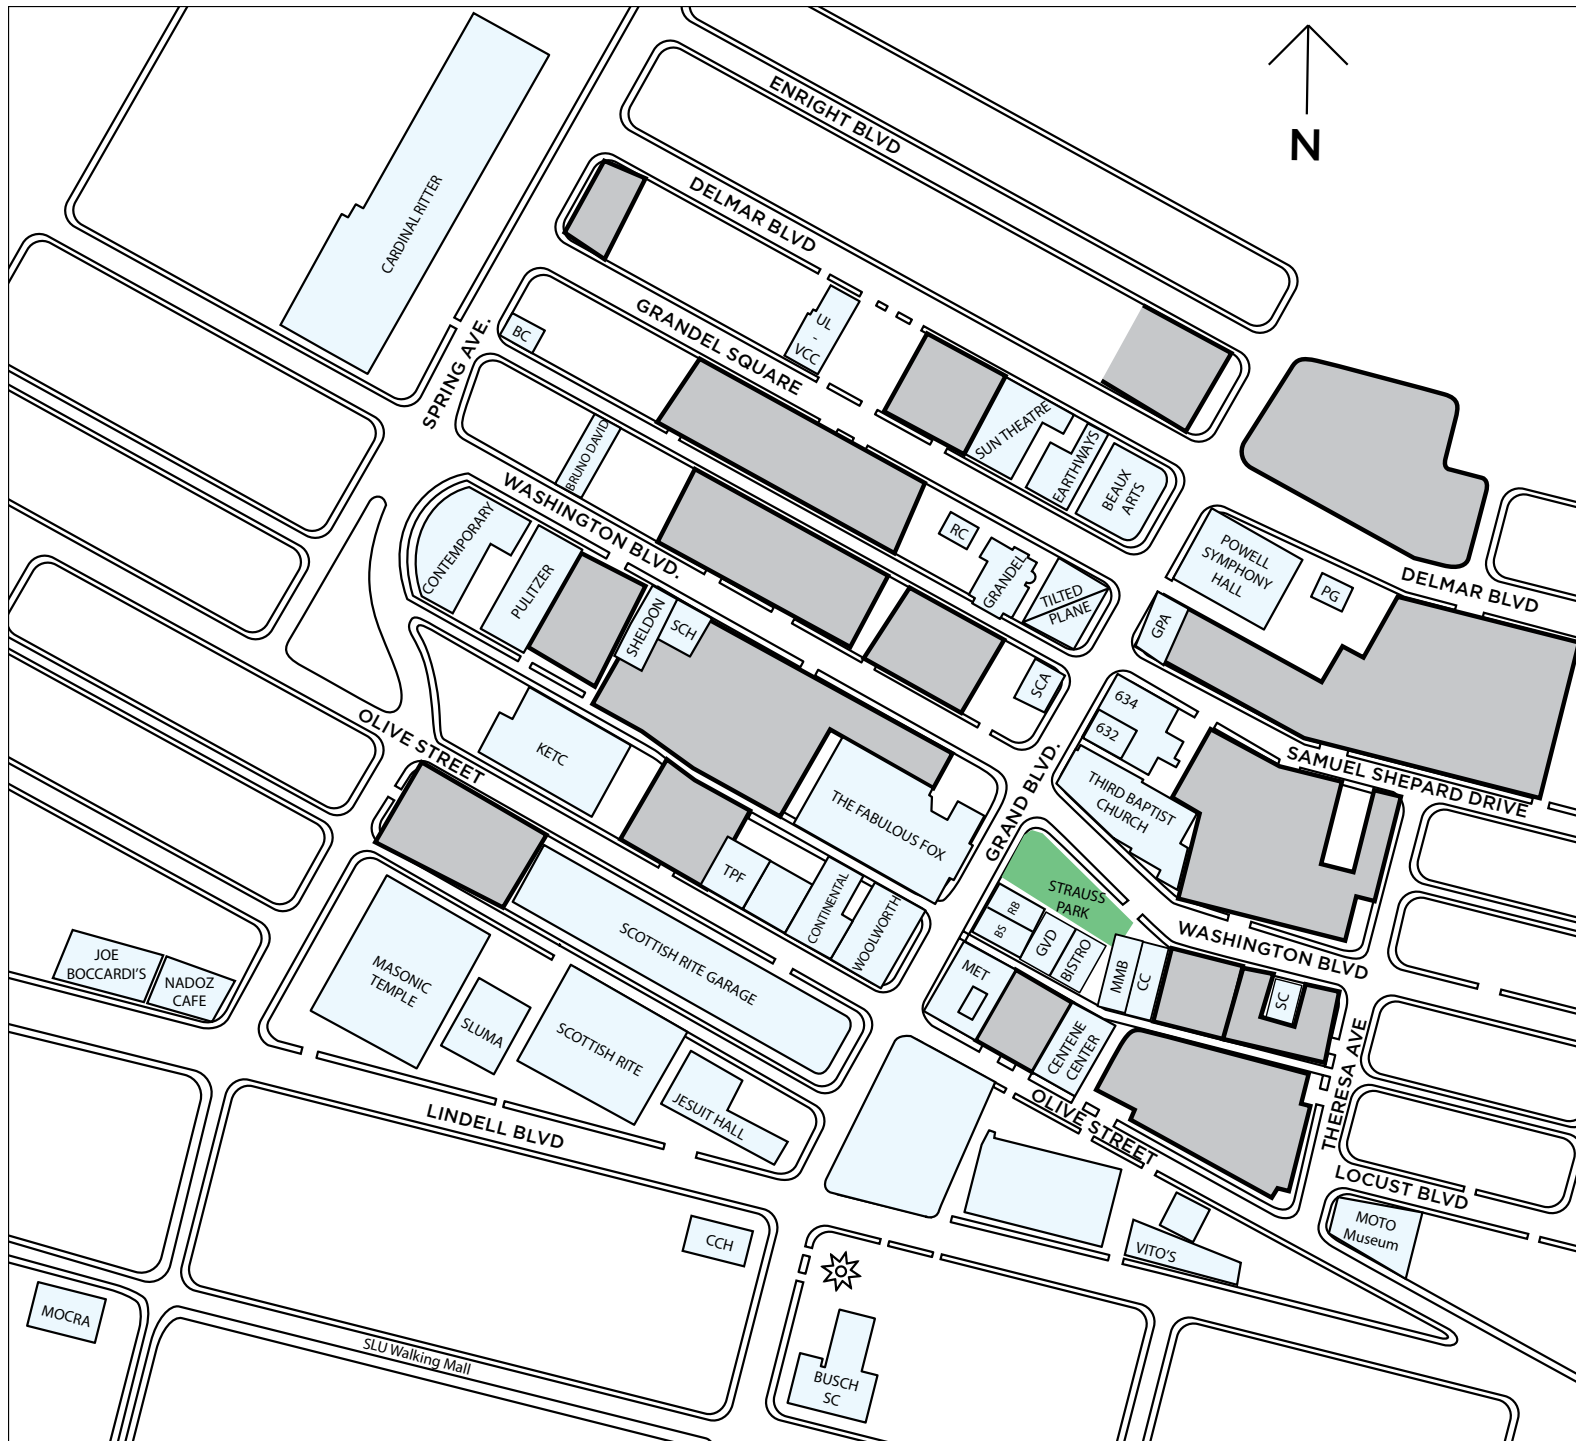

# GRAND CENTER DISTRICT MAP

## KEY

- BC Burnt Church
- BS Best Steak House
- CC Creepy Crawl
- CCH College Church
- GPA Grand Public Art Plaza
- GVD Greenberg Van Doren Gallery
- MMB MMB Music, Inc.
- PG Portfolio Gallery
- RB Reggie's Backstage
- RC Rodemeyer-Christel CID
- SC Sunrise Chinese
- SCA Schmidt Contemporary Art Hall
- SCH Sheldon Concert Hall
- TPF Teachers Pension Fund
- UL Urban League
- VCC Vaughn Cultural Center
- 632 Pace Framing/PSTL Gallery
- 634 GCI offices
- Parking